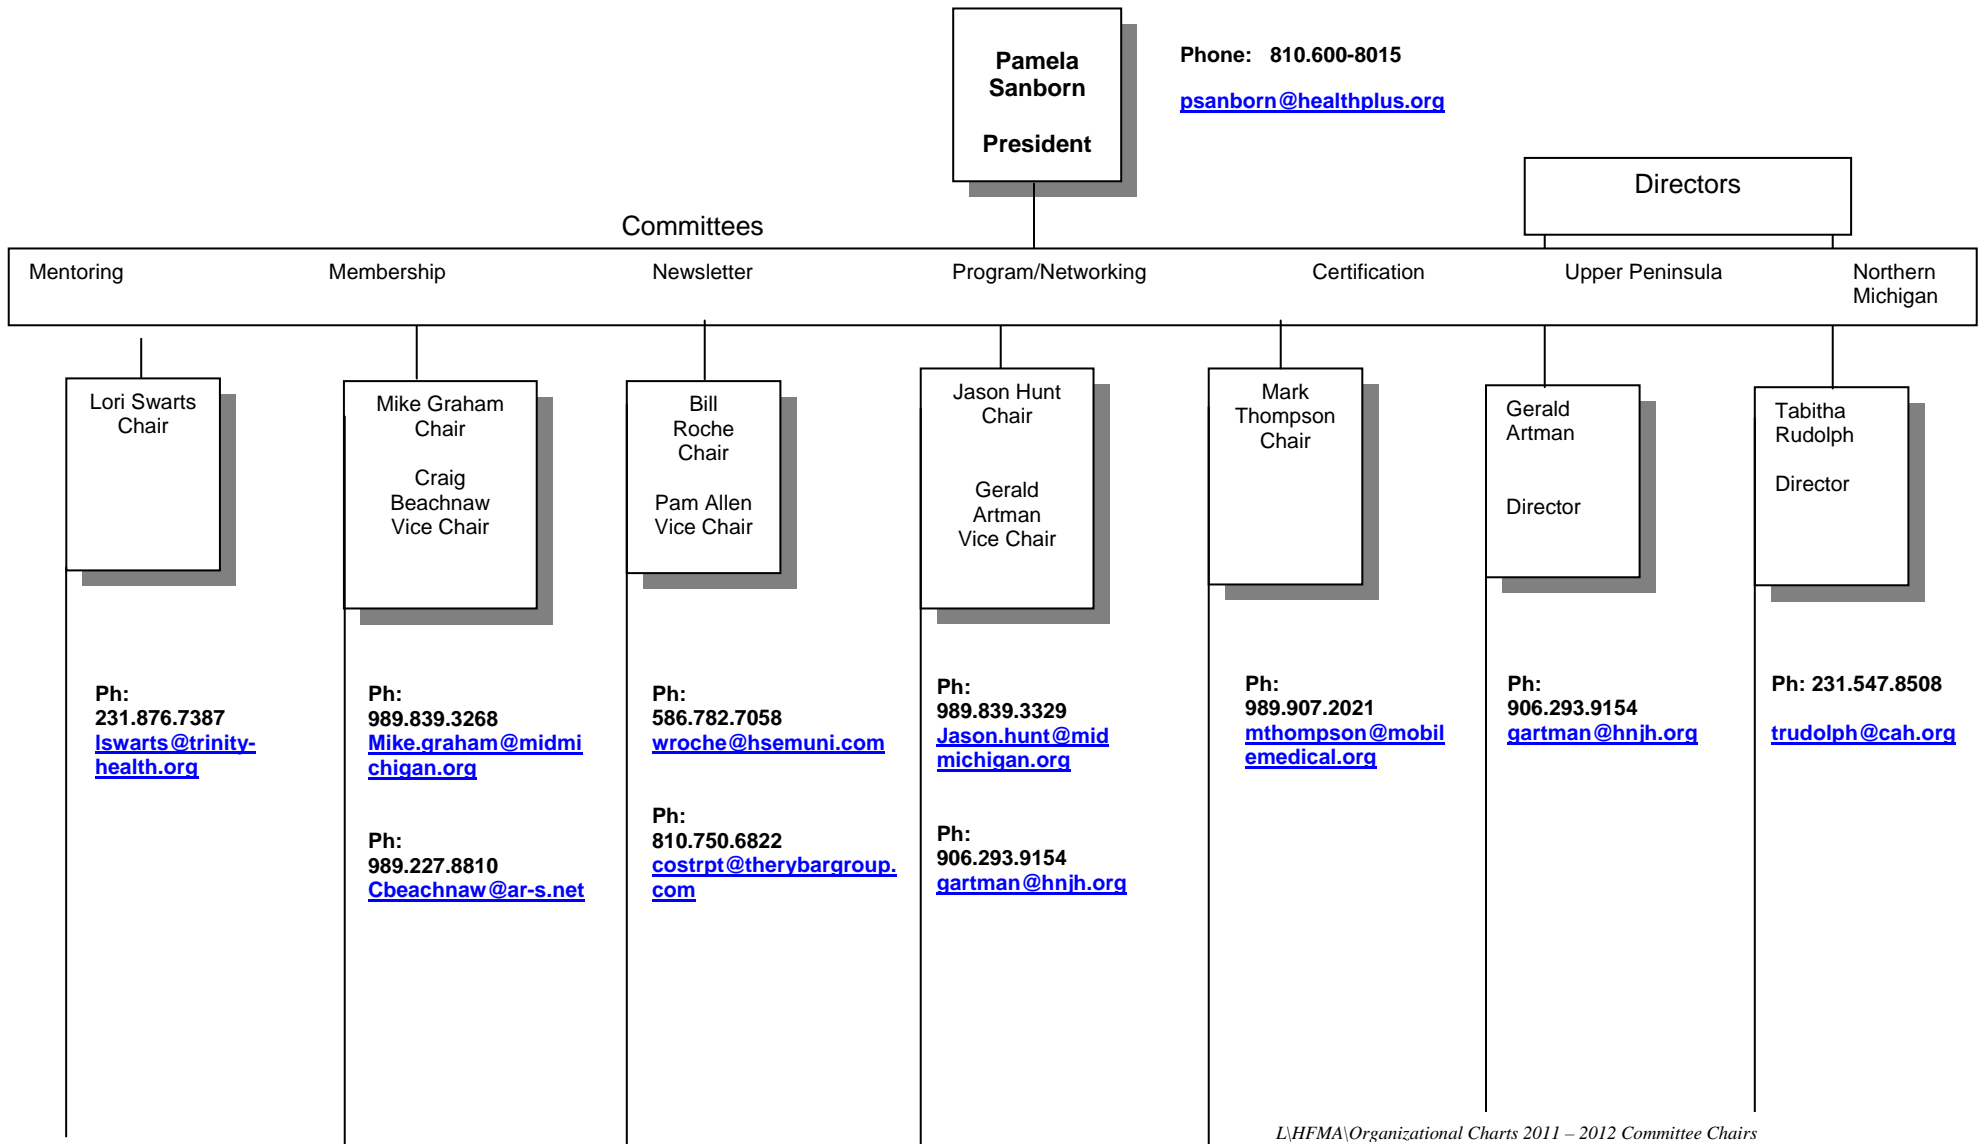

# HFMA Great Lakes Chapter Committee Chairs

June 1, 2011– May 31, 2012

HFMA  
Great Lakes Chapter  
Committee Chairs  
June 1, 2011 – May 31, 2012